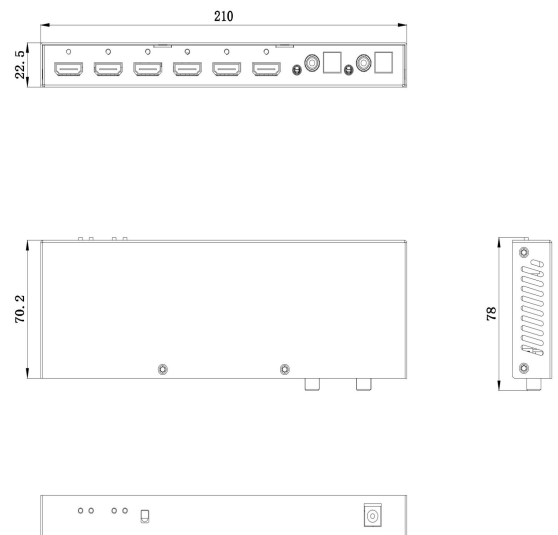

Dimension

Order Codes

Product Code	Item
601-0422-01-0	MSP422

Tel: +86-592-5771197 | Fax: +86-592-5788216 | E-mail: sales@rgbink.com
Headquarter: S601 Weiye Building, Torch Hi-Tech Development Zone, Xiamen, Fujian, P.R.C.

Specifications are correct at time of printing and subject to change or alteration without notice.

RGBlink®

www.rgbink.com