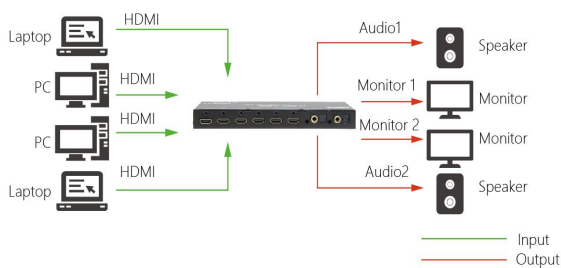

Application