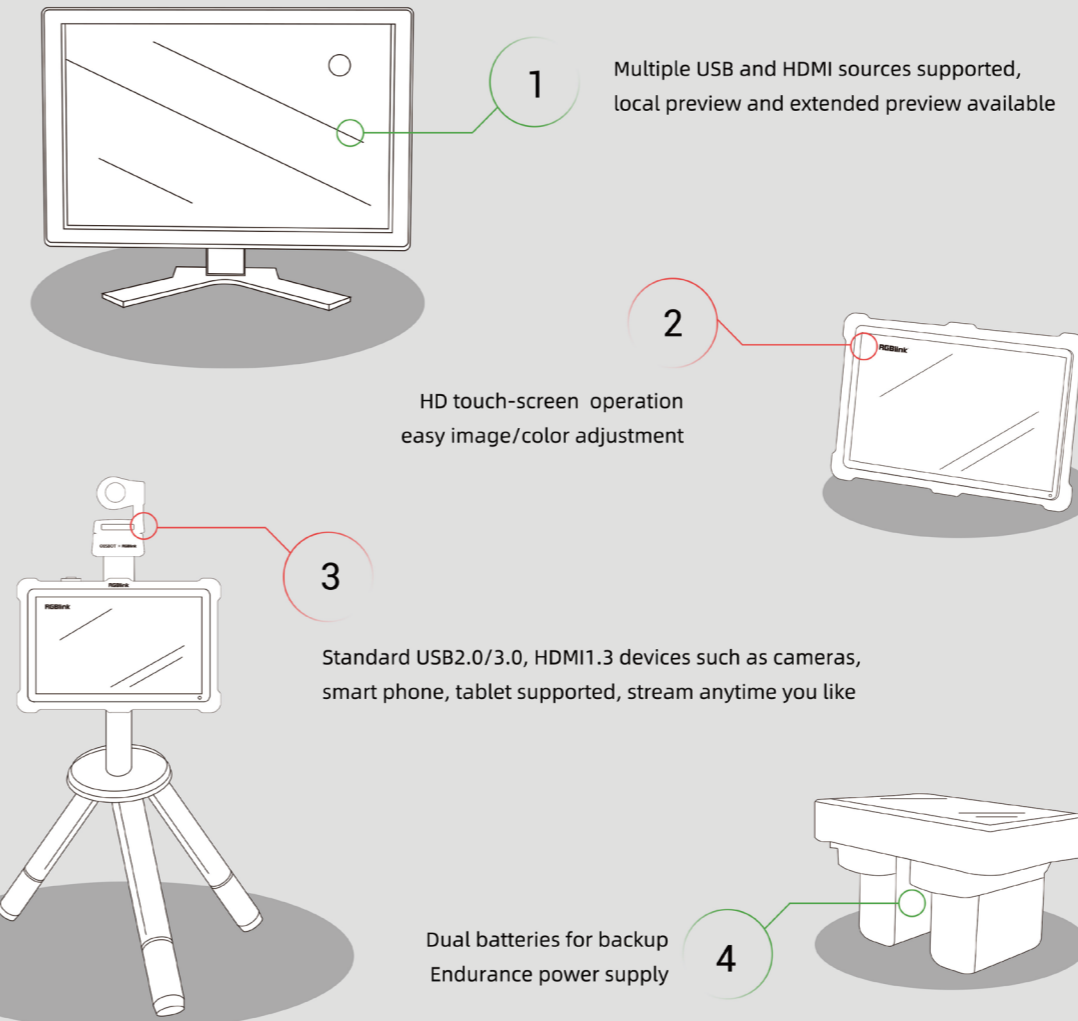

TAO 1pro is compatible with standard USB 2.0 and USB 3.0 cameras by UVC protocol, and brings itself as a much affordable and user friendly streaming tools for anybody, the talents who is willing to be Anchor Online.

TAO 1pro is also with touch panel for finger configuration, and with optional 2 chargeable battery extending its capacity for outdoor application.

Scene 1: Seamless switching between USB and HDMI inputs

Scene 2: Seamless switching between different USB inputs

## Key Features

· 5.5-inch touchscreen operation

· Multistream up to 4 Live Streaming platform Simultaneously

· Fast image processing

· USB and HDMI signal multicasting

· video monitoring

· Bluetooth 5.0

· Dual battery Options