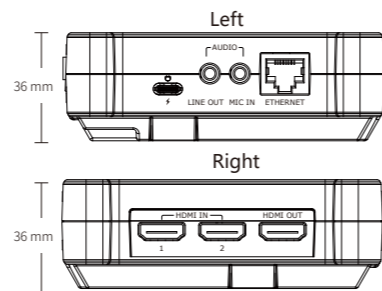

## Specification

Connectors	Input	HDMI 1.3	2×HDMI-A	
		USB 3.0	2×USB TypeA	
	Output	HDMI 2.0	1×HDMI-A	
	Record	USB 2.0	1×USB TypeA	
	Audio	In	1×3.5mm Audio Jack	
	Out	1×3.5mm Audio Jack		
Communication/Stream	LAN	1×RJ45		
	Power	1×USB-C		
Performance	Input Resolutions	HDMI		
		SMPTE	720p@50/60   1080p@23/24/60	
		VESA	1024×768@60   1280×720@60   1280×800@60   1280×1024@60   1360×768@60   1600×1200@60   1680×1050@60   1920×1080@60	
	Output Resolutions	HDMI		
		SMPTE	720p@50/60   1080p@24/25/50/60   2160p@60	
		VESA	1024×768@60   1280×720@50/60   1280×800@60   1280×1024@60   1360×768@60   1920×1080@50/60   3840×2160@60	
Supported Standard	HDMI	1.3(in)   2.0(out)		
	USB	3.0		
Screen Feature	Screen Dimension	5.5" TFT		
	Dot Pitch	0.063(H)×0.021(W)(mm)		
	Aspect Ratio	16:9		
	Brightness	450cd/m <sup>2</sup>		
	Contrast	1000:1		
Power	Backlight	LED		
	View Angle	80°/80°(L/R)80°/80°(U/D)		
	Input Voltage	9V/2A		
	Max Power	18W		
	Environment	Temperature	0°C ~ 55°C	
	Humidity	5%~85%		
Physical	Weight	Net	350g(without battery);882g(with battery)	
		Package	770g	
	Dimension	Net	161mm×106mm×36mm	
		Package	255mm×145mm×85mm	
Order Codes	Product Code	410-5513-01-0	TAO 1 pro	
		490-5513-01-1	TAO 1 pro-S	
		490-5513-01-0	TAO 1 pro lithium battery(optional)	

## Dimension

**RGBlink**

Proudly designed and manufactured in Xiamen Hi Technology Zone, China  
 WEB: www.rgblink.com EMAIL: sales@rgblink.com PHONE: +86 592 5771197

www.rgblink.com

**RGBlink**

TAO 1pro is a Broadcasting streaming decoder with a 5.5 inch FHD preview display, but also a 4 channels seamless video switcher for 2 USB 3.0 and 2 HDMI 1.3 inputs, and supports streaming directly by ethernet output which is ready to connect to external cloud based router and streaming from Anywhere to Everywhere.