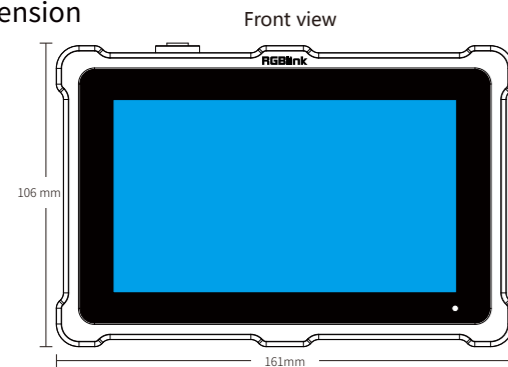

## Specification

Connectors	Input	HDMI 1.3	2×HDMI-A	
		USB 3.0	2×USB TypeA	
	Output	HDMI 2.0	1×HDMI-A	
	Record	USB 2.0	1×USB TypeA	
	Audio	In	1×3.5mm Audio Jack	
	Out	1×3.5mm Audio Jack		
Communication/Stream	LAN	1×RJ45		
	Power	1×USB-C		
Performance	Input Resolutions	HDMI		
		SMPTE	720p@50/60   1080p@23/24/60	
		VESA	1024×768@60   1280×720@60   1280×800@60   1280×1024@60   1360×768@60   1600×1200@60   1680×1050@60   1920×1080@60	
	Output Resolutions	HDMI		
		SMPTE	720p@50/60   1080p@24/25/50/60   2160p@60	
		VESA	1024×768@60   1280×720@50/60   1280×800@60   1280×1024@60   1360×768@60   1920×1080@50/60   3840×2160@60	
Supported Standard	HDMI	1.3(in)   2.0(out)		
	USB	3.0		
Screen Feature	Screen Dimension	5.5" TFT		
	Dot Pitch	0.063(H)×0.021(W)(mm)		
	Aspect Ratio	16:9		
	Brightness	450cd/m <sup>2</sup>		
	Contrast	1000:1		
Power	Backlight	LED		
	View Angle	80°/80°(L/R)80°/80°(U/D)		
	Input Voltage	9V/2A		
	Max Power	18W		
	Environment	Temperature	0°C ~ 55°C	
	Humidity	5%~85%		
Physical	Weight	Net	350g(without battery);882g(with battery)	
		Package	770g	
	Dimension	Net	161mm×106mm×36mm	
		Package	255mm×145mm×85mm	
Order Codes	Product Code	410-5513-01-0	TAO 1 pro	
		490-5513-01-1	TAO 1 pro-S	
		490-5513-01-0	TAO 1 pro lithium battery(optional)	

## Dimension

**RGBlink**

Proudly designed and manufactured in Xiamen Hi Technology Zone, China  
 WEB: www.rgblink.com EMAIL: sales@rgblink.com PHONE: +86 592 5771197

www.rgblink.com

**RGBlink**

TAO 1pro is a Broadcasting streaming decoder with a 5.5 inch FHD preview display, but also a 4 channels seamless video switcher for 2 USB 3.0 and 2 HDMI 1.3 inputs, and supports streaming directly by ethernet output which is ready to connect to external cloud based router and streaming from Anywhere to Everywhere.