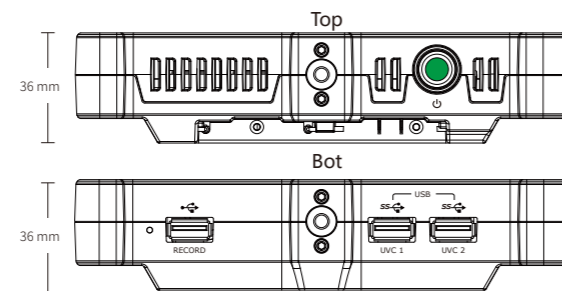

Dimension

RGBlink

Proudly designed and manufactured in Xiamen Hi Technology Zone, China
WEB: www.rgblink.com EMAIL: sales@rgblink.com PHONE: +86 592 5771197

www.rgblink.com

RGBlink