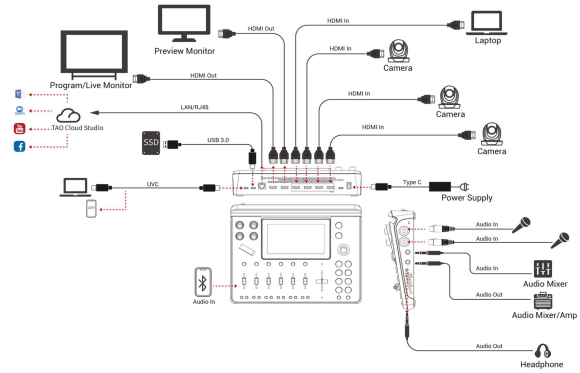

Key Features

- Professional aviation connector to ensure high-quality performance
- Flexible standard connectors to meet personalized application
- Built-in 13.3" HD IPS monitor
- High strength PP flightcase features long-lasting durability
- hydraulic rod support to enhance the stability
- Powerful air-cooling system designed for outdoor use
- 4K multi-channel streaming video mixer
- Built-in 5.5 inch touch screen for menu operation
- Quad HDMI 2.0 inputs, resolutions up to 4K@60
- Dual HDMI 1.3 outputs for monitoring of multi-window PVW and PGM
- Dual MIC in, one Line-in, one Bluetooth in, dual audio out
- Mix for HDMI embedded and external audio
- One-key recording. Recording capacity of hard drive is up to 2T
- Support simultaneous streaming to 2 live streaming platforms via RTMP(S)
- Support multi-layer overlay, layer scaling and cropping
- 15 switching effect modes
- 5-direction joystick for controlling up to 4 PTZ cameras
- Save and store up to 16 scene presets. One-click for preset recall
- Support web control, compatible with mobile devices and computers, compatible with multiple operating systems
- Support Chroma Key
- One-key quick switch between portrait and landscape screen

Application

Specification

Connectors	Input	HDMI 4K	3×HDMI-A
		SDI	1×BNC
		UVC (webcam)	1×USB-C
	Output	HDMI 2K	1×HDMI-A
	SDI	1×BNC	
	UVC	1×USB-C	
	USB (record)	1×USB-C	
	LAN (stream)	1×RJ45	
Audio In	MIC 1	1×CANNON Jack (XLR)	
	MIC 2	1×CANNON Jack (XLR)	
	LINE	1×6.35mm TRS Jack	
	Bluetooth	1×Bluetooth Module	
	HDMI	3×HDMI-A	
	SDI	1×BNC	
Audio Out	AUDIO	1×6.35mm TRS Jack	
		1×3.5mm mini-Jack	
	HDMI	1×HDMI-A	
	SDI	1×BNC	
	UVC	1×USB-C	
	LAN	1×RJ45	
	USB (record)	1×USB-C	
Performance	Input Resolution	HDMI	1280×720@50/59.94/60 | 1024×768@60 | 1280×768@60 | 1280×800@60 | 1280×1024@60 | 1360×768@60 | 1366×768@60 | 1440×900@60 | 1600×1200@60 | 1680×1050@60 | 1920×1200@60 | 1920×1080i@50/59.94/60 | 1920×1080p@23.98/24/25/29.97/30/50/59.94/60 | 3840×2160p@30/50/60 | 4096x2160@30/50/60
		SDI	1080P@23.98/24/25/29.97/30/50/59.94/60
	Output Resolution	HDMI	1280×720@50/60 | 1024×768@60 | 1280×768@60 | 1280×1024@60 | 1360×768@60 | 1920×1080@23.98/24/25/29.97/30/50/59.94/60
		SDI	1080P@23.98/24/25/29.97/30/50/59.94/60
		USB (webcam)	1920×1080@24/25/30/50/60
	Video	Video Formats	HDMI 2.0 | HDCP 2.2
		Grayscale Processing	10bit
		Video Sampling	4:4:4 YUV
		Video Latency	<4 frames
	Audio	Line In Delay	up to 8 frames
	Audio Format	HDMI Linear PCM, 24 bits/48 kHz, 2 ch USB Linear PCM, 16 bits/48 kHz, 2 ch	
Record/Storage	Record Formats	MP4	
	Disk Formats	FAT32(≤32 GB) | exFAT(64GB~2T)	
Supported Standards	HDMI	2.0	
	USB	3.0	
	H.265	ITU-T H.265/ ISO/IEC 23008-2	
13.3" Display	Screen Size	13.3"	
	Panel Type	IPS	
	Display Color	16.7M, 72%NTSC/16.7M, 100% sRGB	
	Resolution	1920×1080 pixels	
	Aspect Ratio	1000:1	
	Gamut	72%	
	Brightness	350 cd/m²	
	Refresh Rate	60Hz	
View Angle	85°/85°(L/R) 85°/85°(U/D)		
Power	Input Voltage	PD 12V/5A	
	Maximum Power	60W	
Physical	Outer Size	460mm × 360 mm × 200mm	
	Material	PP	
	Color	Black	
	Packaged Weight	9.23 kg	
	Packaged Dimension	470mm × 370mm × 210mm	

Order Codes

Order Codes	Item
230-0004-05-0	mini-mx-1s (1 × mini-mx + 1 × Flightcase Suite + 1 × 13.3" Display)

Contact us

Tel: +86-592-5771197
Fax: +86-592-5788216
E-mail: sales@rgblink.com
Headquarter: Room 601A, No. 37-3 Banshang community, Building 3,
Xinke Plaza, Torch Hi-Tech Industrial Development Zone, Xiamen, China